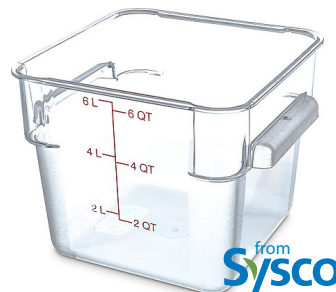

[fly.com/v3/Product/1166164">https://www.suppliesonthefly.com/v3/Product/1166164](https://www.suppliesonthe<span style=)

**Carlisle
StorPlus Clear
Food Storage
Container**

2 qt

SOTF: CRL-1072007SYS
SUPC: 7432065

[fly.com/v3/Product/1096136">https://www.suppliesonthefly.com/v3/Product/1096136](https://www.suppliesonthe<span style=)

**Carlisle
StorPlus Clear
Food Storage
Container**

4 qt

SOTF: CRL-1072107SYS
SUPC: 7432172

[fly.com/v3/Product/1096137">https://www.suppliesonthefly.com/v3/Product/1096137](https://www.suppliesonthe<span style=)

**Carlisle
StorPlus Clear
Food Storage
Container**

6 qt

SOTF: CRL-1072207SYS
SUPC: 7432180